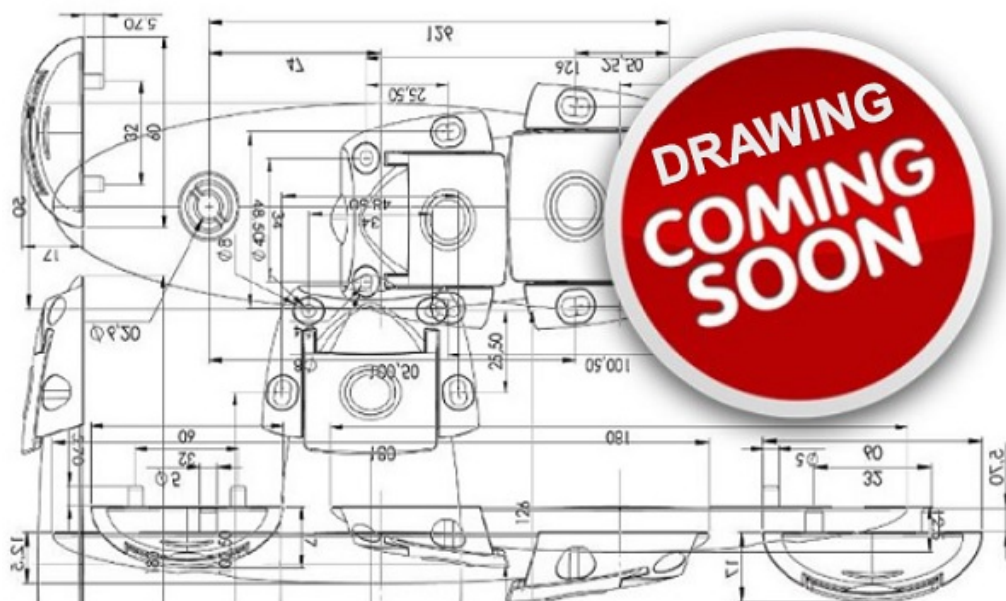

PRODUCT SHEET

Description:

Adjust. Swivel Cup Glide $\varnothing 32$ mm, Steel BZP, M8x68mm, W/Slot

Item number:

10.16.515-0

Units	Box	Carton	HS Code	Barcode
Pcs.	1	400	8302420090	
				5704866009157

SISO A/S

Mileparken 11
DK-2740 Skovlunde
Denmark
VAT: DK 24786013

Phone +45 45 830 900

www.siso.dk
siso@siso.dk

Danske Bank
Nytorv Branch
Copenhagen
SWIFT: DABADKKK

Account no.
4180 3112 112936
IBAN Account
DK7230003112112936